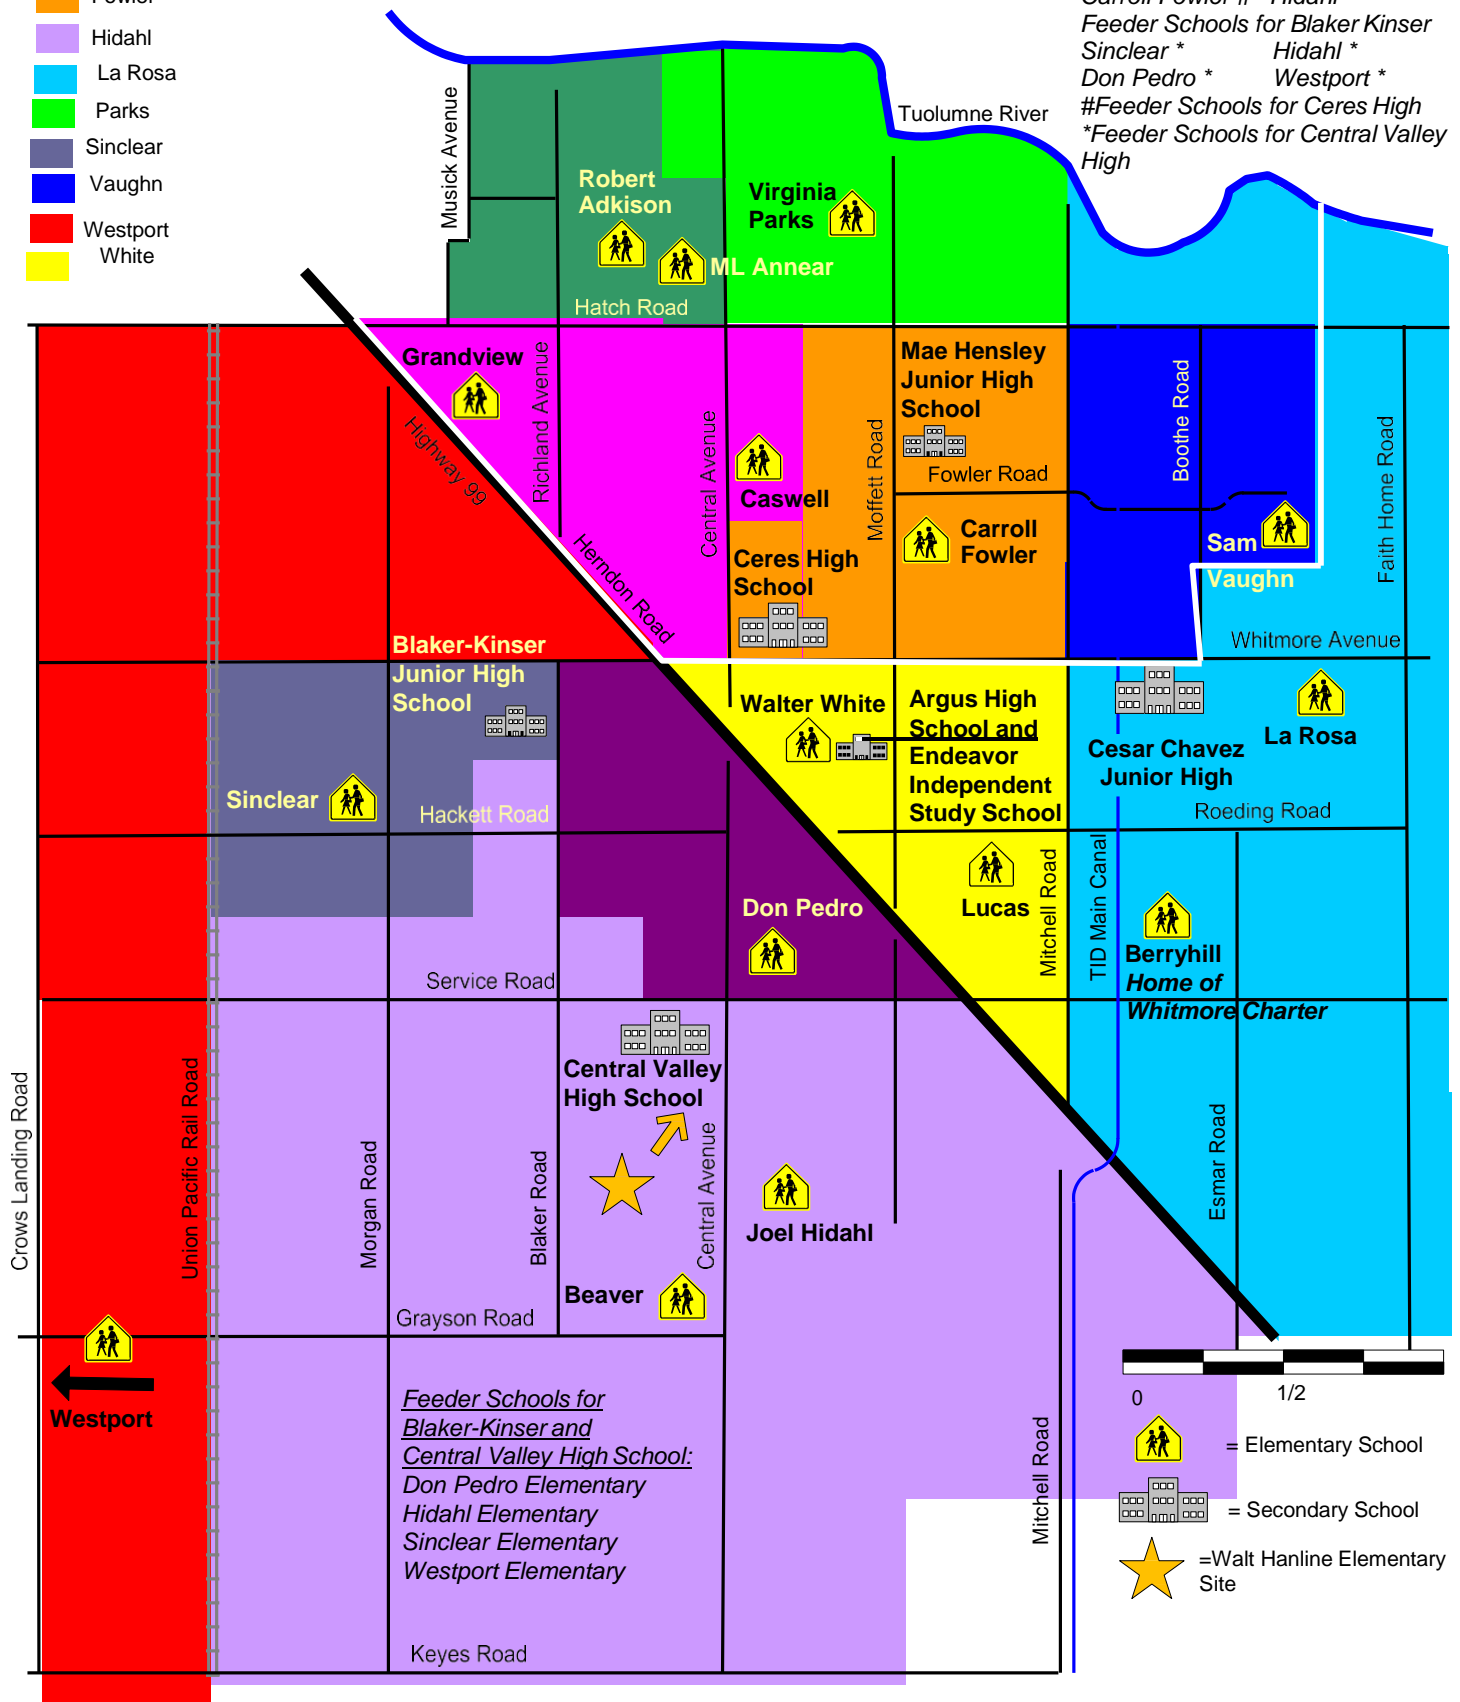

2018/2019 Ceres Schools Attendance Boundaries

Updated April 16, 2015

- Adkison
- Caswell
- Don Pedro
- Fowler
- Hidahl
- La Rosa
- Parks
- Sinclair
- Vaughn
- Westport
- White

Feeder Schools for Mae Hensley
 Caswell # Carroll Fowler #
 Adkison# Virginia Parks#
 Feeder Schools for Cesar Chavez
 Sam Vaughn # La Rosa *
 Walter White * Virginia Parks #
 Carroll Fowler # Hidahl *
 Feeder Schools for Blaker Kinser
 Sinclair * Hidahl *
 Don Pedro * Westport *
 #Feeder Schools for Ceres High
 *Feeder Schools for Central Valley High

Feeder Schools for Blaker-Kinser and Central Valley High School:
 Don Pedro Elementary
 Hidahl Elementary
 Sinclair Elementary
 Westport Elementary