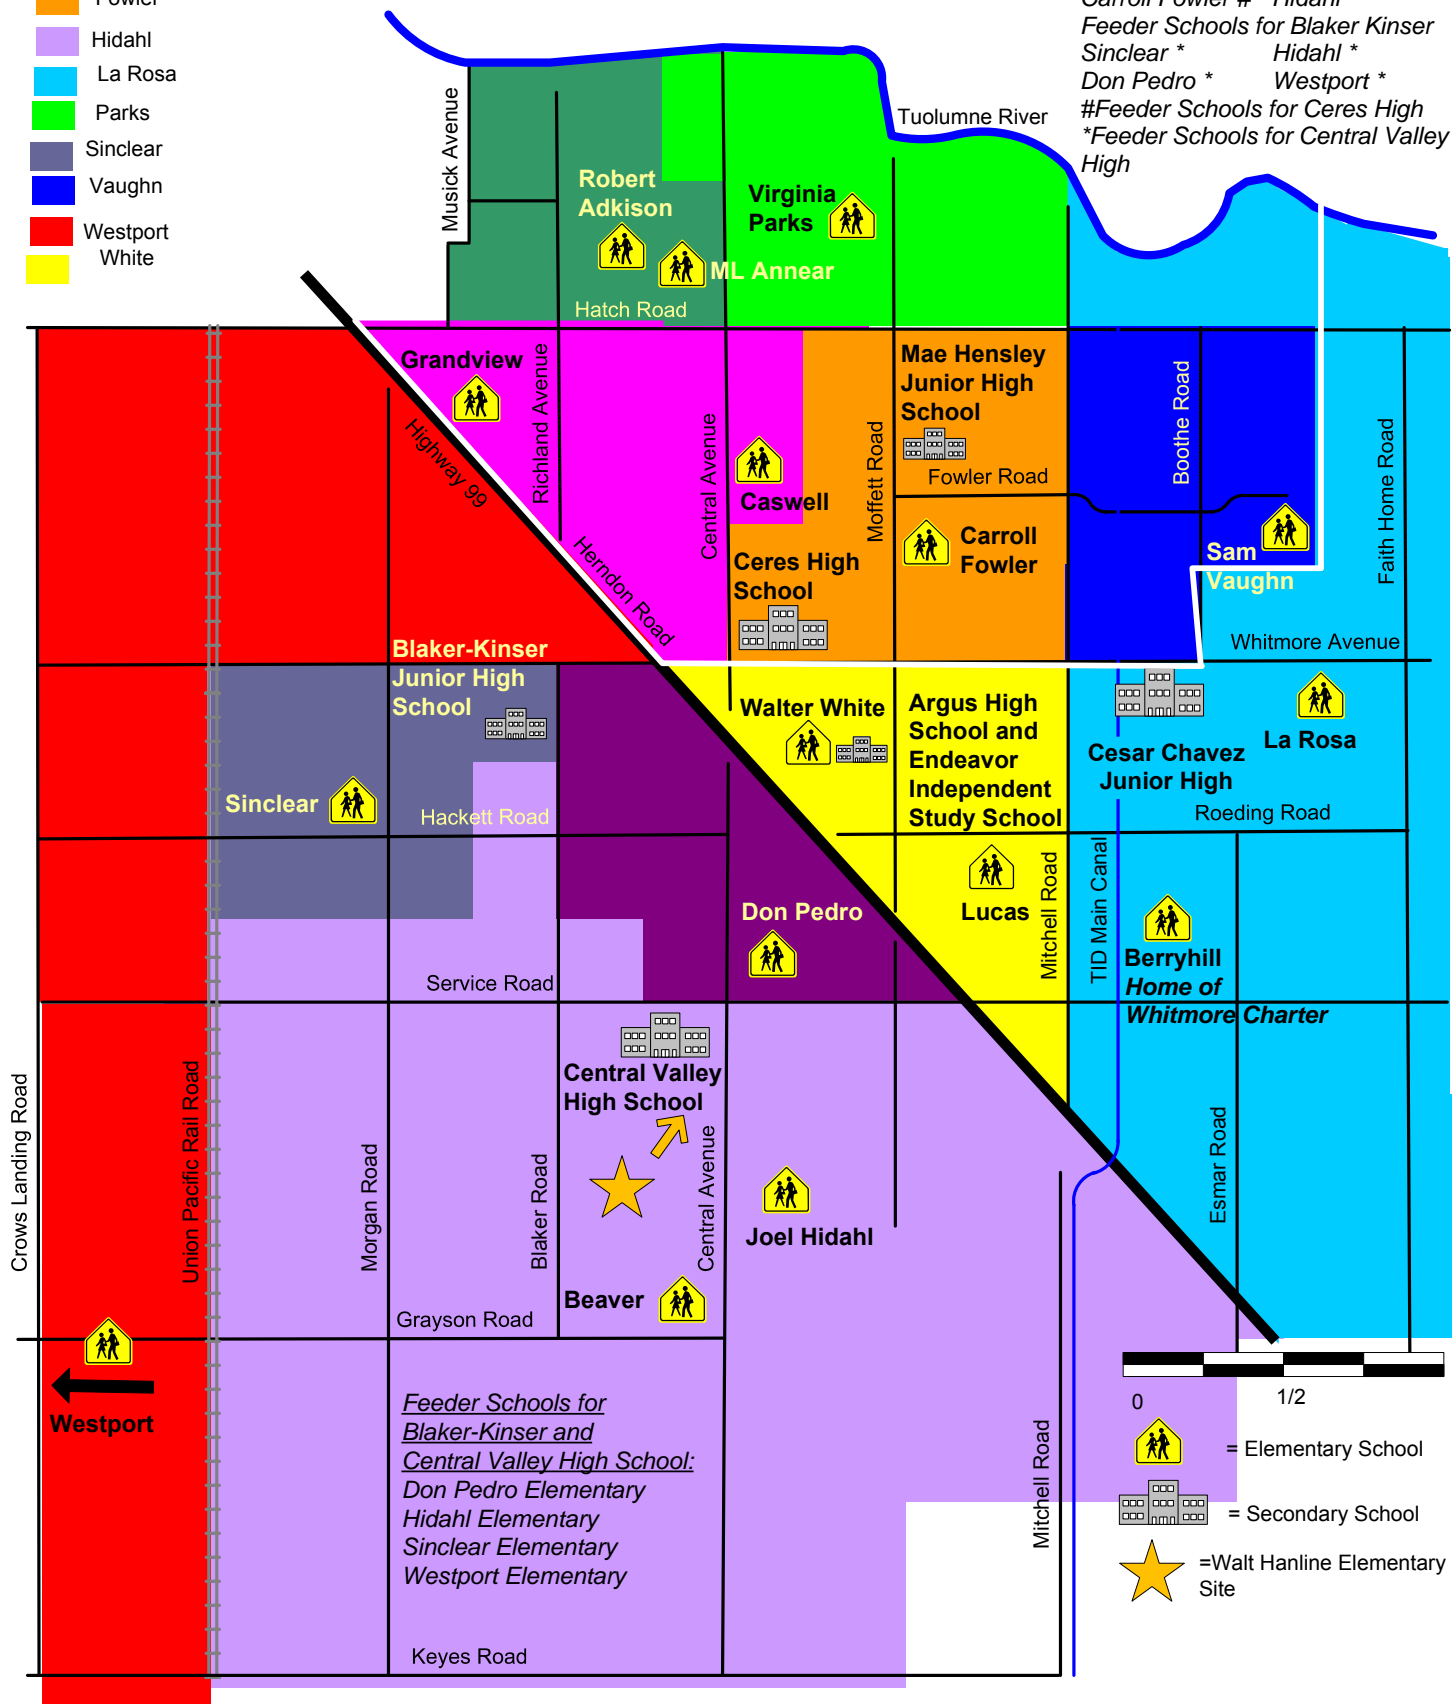

# 2015/2016 Ceres Schools Attendance Boundaries

## Updated April 16, 2015

- Adkison
- Caswell
- Don Pedro
- Fowler
- Hidahl
- La Rosa
- Parks
- Sinclear
- Vaughn
- Westport
- White

Feeder Schools for Mae Hensley  
 Caswell # Carroll Fowler #  
 Adkison# Virginia Parks#  
 Feeder Schools for Cesar Chavez  
 Sam Vaughn # La Rosa \*  
 Walter White \* Virginia Parks #  
 Carroll Fowler # Hidahl \*  
 Feeder Schools for Blaker Kinser  
 Sinclear \* Hidahl \*  
 Don Pedro \* Westport \*  
 #Feeder Schools for Ceres High  
 \*Feeder Schools for Central Valley High

0 1/2

= Elementary School

= Secondary School

= Walt Hanline Elementary Site