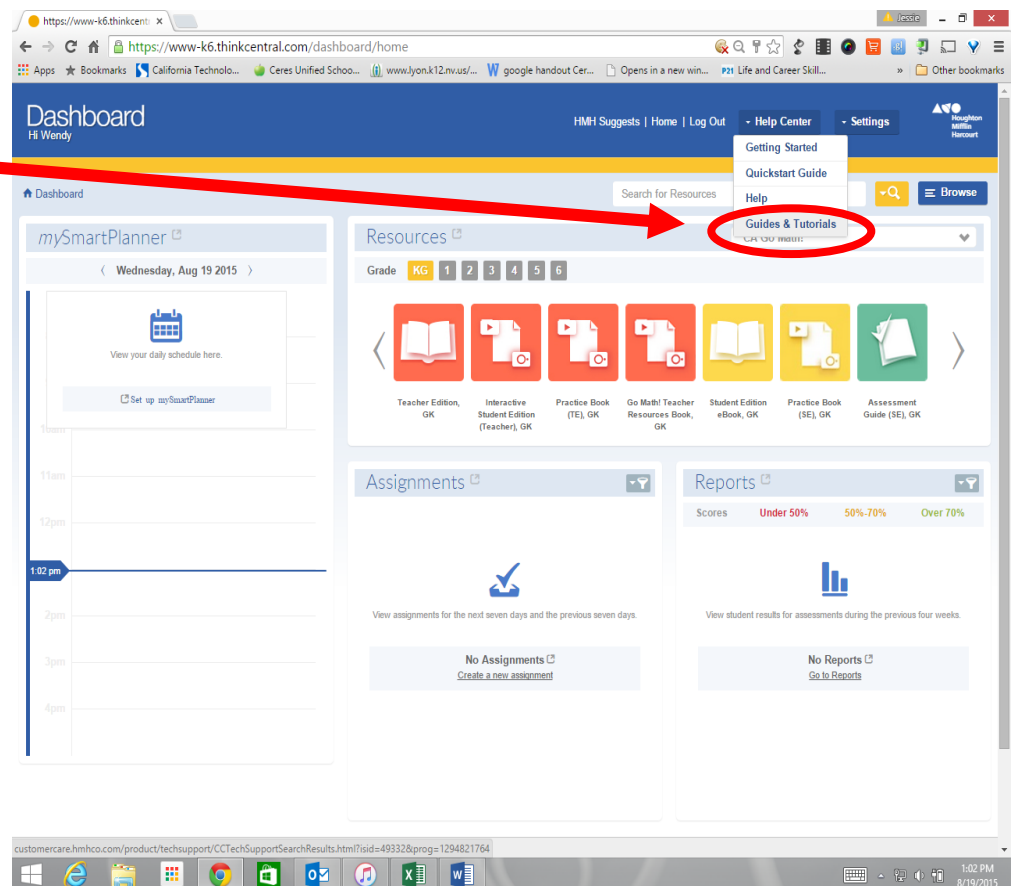

After the teacher has logged into ThinkCentral the Teacher Dashboard will appear. The teacher will click on the “Help Center” icon.

After clicking on the “Help Center” icon a drop down menu will appear. The teacher will then click “Guides and Tutorials.”

A list of ThinkCentral support resources will appear. This list contains several resources including PDFs and video tutorials. To view the video tutorial steps of how to make and assign assignments click on "Making Assignments (Dashboard and mySmartPlanner)." 