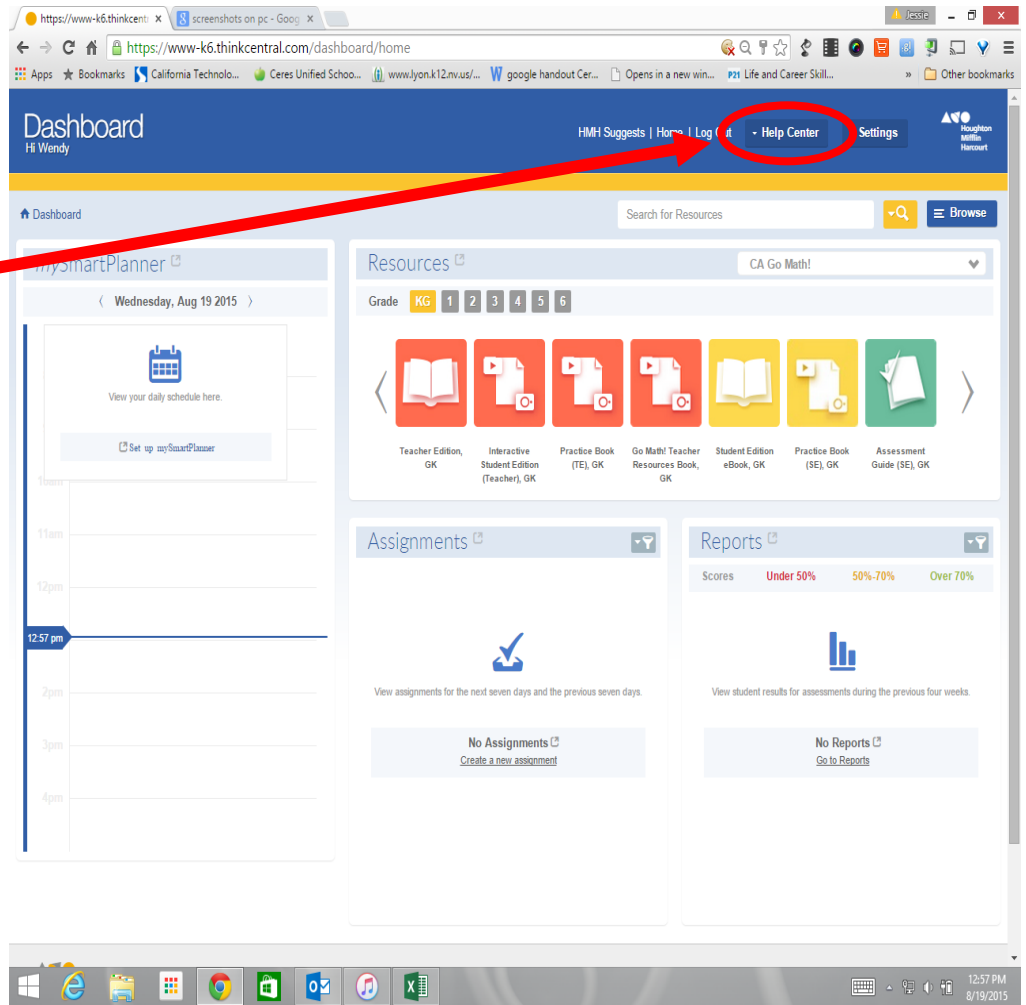

After the teacher has logged into ThinkCentral the Teacher Dashboard will appear. The teacher will click on the “Help Center” icon.

After clicking on the “Help Center” icon a drop down menu will appear. The teacher will then click “Guides and Tutorials.”

A list of ThinkCentral support resources will appear. This list contains several resources including PDFs and video tutorials. To view the video tutorial steps of how to make and assign assignments click on "Making Assignments (Dashboard and mySmartPlanner)." 