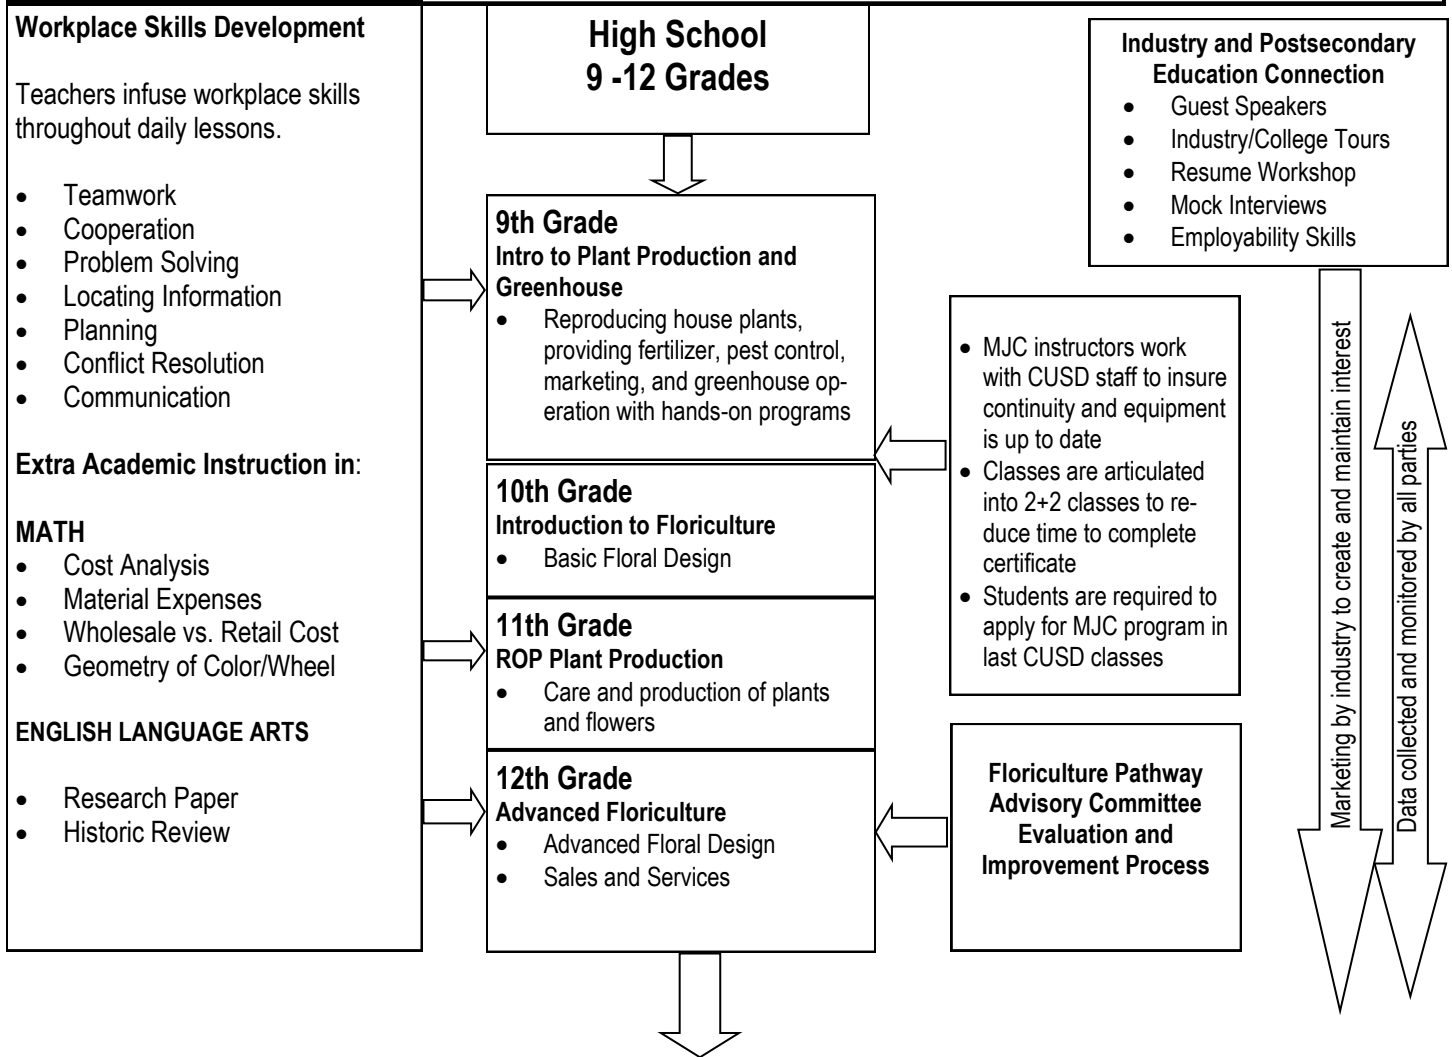

Floriculture/Plant Production Pathway (CVHS)

CTE Sector: Agriculture & Natural Resources

CTE Pathways: Ornamental Horticulture and Plant & Soil Science

Modesto Junior College

<p><u>A.S. Degree: Environmental Horticulture Science</u> AG 115- Introduction to Agricultural Education & Careers AG 259A-C/D- Agricultural Work Experience PLSC 200- Introduction to Plant Science EHS 201- Plant Identification & Usage 1 EHS 202- Plant Identification & Usage 2 EHS 210- Introduction to Environmental Horticulture Science</p> <p>Modesto Junior College's Program requires 6 units in Agriculture Science breath courses and 7 units in agriculture electives</p>	<p><u>Certificate of Achievement: Nursery Production</u> EHS 201- Plant Identification & Usage 1 EHS 202- Plant Identification & Usage 2 EHS 210- Introduction to Environmental Horticulture Science EHS 235 Plant Propagation/Production NR 200- Soils</p> <p>Modesto Junior College's Program requires 6 units in agriculture electives</p>
---	---

Degree/ Transfer to a 4 year University/Certificate/ Employment